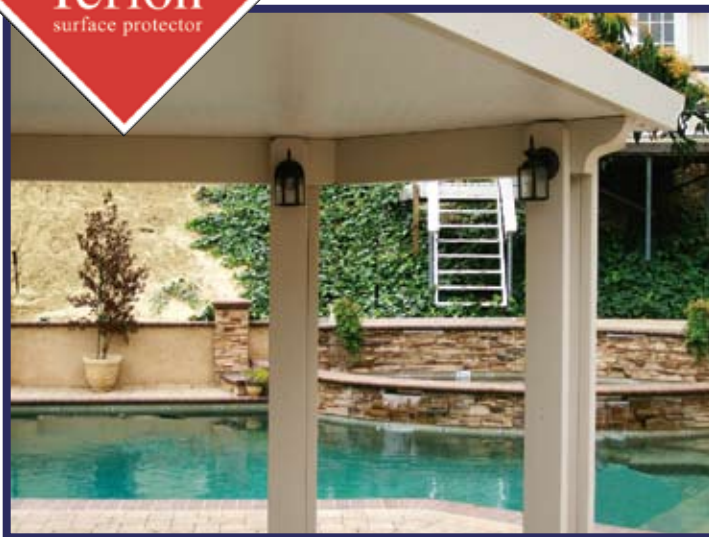

Amerimax—reshaping the way
America thinks about patios.

www.alumawoodpatio.com

www.Amerimaxbp.com

Google™ Keyword: Alumawood Shade Structures

DEALER IMPRINT AREA